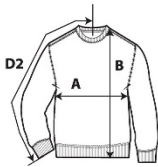

GILDAN

18000 GD056

Heavy Blend Adult Crewneck Sweatshirt

DETAILS

Fabric
Yarn Count
Features

50% US Cotton, 50% Polyester, 271.0 G/SqM (White 257 G/SqM)
20/1
Heavy Blend features air combed MVS yarn for reduced pilling, and an extensive colour palette.
Proud member of the US Cotton Trust Protocol (USCTP).
Cotton products from Gildan support more sustainable + ethical cotton farming.
Companion style: 18000B
2-end midweight fleece fabric
1x1 rib with spandex for enhanced stretch and recovery
Classic fit, tubular body
High-performing tear-away label
Honduras, Nicaragua, El Salvador
S - 3XL 36 PIECES
4XL - 5XL 12 PIECES
30 Colours
168 SKU's

Country of Origin
Case Packs

Colours
SKU's

SPECIFICATIONS

Centimeters	Tol-	Tol+	S	M	L	XL	2XL	3XL	4XL	5XL
Chest (A)	2.540	2.540	50.800	55.880	60.960	66.040	71.120	76.200	81.280	86.360
Length from HPS (B)	2.540	2.540	68.580	71.120	73.660	76.200	78.740	81.280	83.820	86.360
Sleeve length (Center back) (D2)	2.540	2.540	85.090	87.630	90.170	92.710	95.250	97.790	100.330	102.870

Inches	Tol-	Tol+	S	M	L	XL	2XL	3XL	4XL	5XL
Chest (A)	1.000	1.000	20.000	22.000	24.000	26.000	28.000	30.000	32.000	34.000
Length from HPS (B)	1.000	1.000	27.000	28.000	29.000	30.000	31.000	32.000	33.000	34.000
Sleeve length (Center back) (D2)	1.000	1.000	33.500	34.500	35.500	36.500	37.500	38.500	39.500	40.500