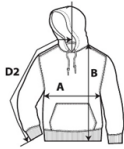

## Heavy Blend Adult Hooded Sweatshirt

**DETAILS**

**Fabric**  
**Yarn Count**  
**Features**

50% US Cotton, 50% Polyester, 271.0 G/SqM (White 257 G/SqM)  
20/1  
Heavy Blend features air combed MVS yarn for reduced pilling, and an extensive colour palette.  
Proud member of the US Cotton Trust Protocol (USCTP) and Better Cotton™  
Cotton products from Gildan support more sustainable + ethical cotton farming.  
Companion style: 18500B  
2-end midweight fleece fabric  
Double-lined hood with color-matched drawcord  
Pouch pocket  
1 x 1 rib with spandex for enhanced stretch and recovery  
Classic fit, tubular body  
High-performing tear-away label  
Bangladesh, Honduras, Nicaragua, El Salvador  
S - 3XL 24 PIECES  
4XL - 5XL 12 PIECES  
36 Colours  
198 SKU's

**Country of Origin**  
**Case Packs**

**Colours**  
**SKU's**

**SPECIFICATIONS**

**Centimeters**

	Tol-	Tol+	S	M	L	XL	2XL	3XL	4XL	5XL
<b>Chest (A)</b>	2.540	2.540	50.800	55.880	60.960	66.040	71.120	76.200	81.280	86.360
<b>Length from HPS (B)</b>	2.540	2.540	68.580	71.120	73.660	76.200	78.740	81.280	83.820	86.360
<b>Sleeve length (Center back) (D2)</b>	1.905	1.905	85.090	87.630	90.170	92.710	95.250	97.790	100.330	102.870

**Inches**

	Tol-	Tol+	S	M	L	XL	2XL	3XL	4XL	5XL
<b>Chest (A)</b>	1.000	1.000	20.000	22.000	24.000	26.000	28.000	30.000	32.000	34.000
<b>Length from HPS (B)</b>	1.000	1.000	27.000	28.000	29.000	30.000	31.000	32.000	33.000	34.000
<b>Sleeve length (Center back) (D2)</b>	0.750	0.750	33.500	34.500	35.500	36.500	37.500	38.500	39.500	40.500