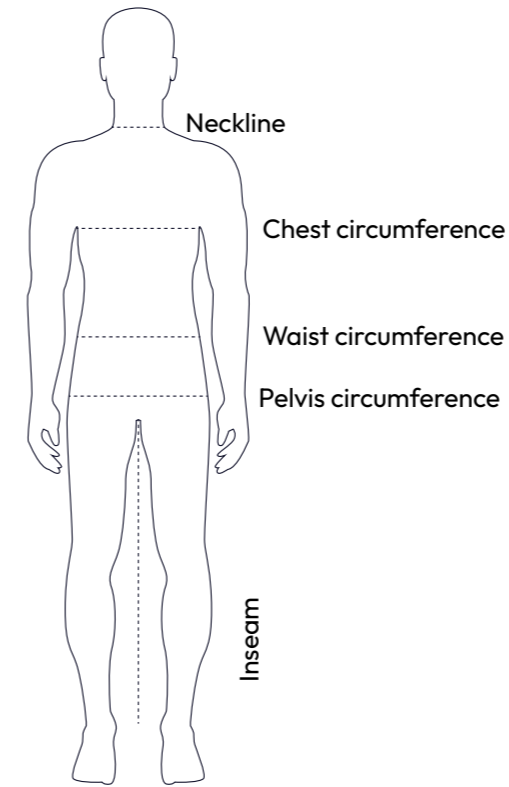

Fabric Content: 50% Cotton, 50% Polyester

Fabric Weight: 220gsm

Carton Qty: XS - 2XL 60
3XL - 7XL 40

Pack Qty: 5

Key Features:

Standard fit
Taped Back Neck
Twin needle stitching details
Ribbed Collar
3 button placket with 1 spare button
Wider range of sizes available

Wash Care Instructions:

Wash dark colours separately

SIZE GUIDE

MEN'S TOPS

Size	Size FR	Chest circumference (cm)	Waist circumference (cm)	Neckline
XXS	42	82/86	66/70	34/35
XS	44	86/90	70/74	35/36
S	46	90/94	74/78	36/37
S-M	48	94/98	78/82	37/38
M	50	98/102	82/86	38/39
L	52	102/106	86/90.5	39/40
XL	54	106/110	90.5/95.5	40/41
XL-XXL	56	110/114	95.5/100.5	41/42
XXL	58	114/118	100.5/105.5	42/43
3XL	60	118/122	105.5/110.5	43/44
3XL-4XL	62	122/126	110.5/115.5	44/45
4XL	64	126/130	115.5/120.5	45/46
5XL	66	130/134	120.5/125.5	46/47

MEN'S BOTTOMS

Size	Size FR	Waist circumference (cm)	Pelvis circumference (cm)	Inseam
XXS	34	66/70	86.75/89.25	79.3/79.7
XS	36	70/74	89.25/91.75	79.7/80.1
S	38	74/78	91.75/94.25	80.1/80.5
S-M	40	78/82	94.25/96.75	80.5/80.9
M	42	82/86	96.75/99.25	80.9/81.3
L	44	86/90.5	99.25/101.5	81.3/81.7
XL	46	90.5/95.5	101.5/103.5	81.7/82.1
XL-XXL	48	95.5/100.5	103.5/105.5	82.1/82.5
XXL	50	100.5/105.5	105.5/107.5	82.5/82.9
3XL	52	105.5/110.5	107.5/109.5	82.9/83.3
3XL-4XL	54	110.5/115.5	109.5/111.5	83.3/83.7
4XL	56	115.5/120.5	111.5/113.5	83.7/84.1
5XL	58	120.5/125.5	113.5/115.5	84.1/84.5

SIZE GUIDE

LADIES' TOPS

Size	Size FR	Chest circumference (cm)	Waist circumference (cm)	Neckline
XS	32	76/80	54.5/59.5	29.1/30
XS-S	34	80/84	59.5/64.5	30/30.9
S	36	84/88	64.5/69.5	30.9/31.8
M	38	88/92	69.5/74.5	31.8/32.7
L	40	92/96	74.5/79.5	32.7/33.6
L-XL	42	96/100	79.5/84.5	33.6/34.5
XL	44	100/104	84.5/89.5	34.5/35.4
XXL	46	104/108	89.5/94.5	35.4/36.3
XXL-3XL	48	108/112	94.5/99.5	36.3/37.2
3XL	50	112/116	99.5/104.5	37.2/38.1