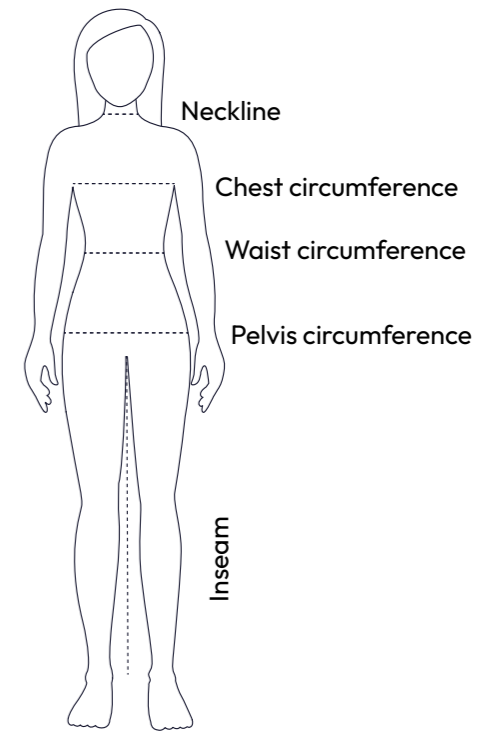

MEN'S BOTTOMS

Size	Size FR	Waist circumference (cm)	Pelvis circumference (cm)	Inseam
XXS	34	66/70	86.75/89.25	79.3/79.7
XS	36	70/74	89.25/91.75	79.7/80.1
S	38	74/78	91.75/94.25	80.1/80.5
S-M	40	78/82	94.25/96.75	80.5/80.9
M	42	82/86	96.75/99.25	80.9/81.3
L	44	86/90.5	99.25/101.5	81.3/81.7
XL	46	90.5/95.5	101.5/103.5	81.7/82.1
XL-XXL	48	95.5/100.5	103.5/105.5	82.1/82.5
XXL	50	100.5/105.5	105.5/107.5	82.5/82.9
3XL	52	105.5/110.5	107.5/109.5	82.9/83.3
3XL-4XL	54	110.5/115.5	109.5/111.5	83.3/83.7
4XL	56	115.5/120.5	111.5/113.5	83.7/84.1
5XL	58	120.5/125.5	113.5/115.5	84.1/84.5

SIZE GUIDE

LADIES' TOPS

Size	Size FR	Chest circumference (cm)	Waist circumference (cm)	Neckline
XS	32	76/80	54.5/59.5	29.1/30
XS-S	34	80/84	59.5/64.5	30/30.9
S	36	84/88	64.5/69.5	30.9/31.8
M	38	88/92	69.5/74.5	31.8/32.7
L	40	92/96	74.5/79.5	32.7/33.6
L-XL	42	96/100	79.5/84.5	33.6/34.5
XL	44	100/104	84.5/89.5	34.5/35.4
XXL	46	104/108	89.5/94.5	35.4/36.3
XXL-3XL	48	108/112	94.5/99.5	36.3/37.2
3XL	50	112/116	99.5/104.5	37.2/38.1

LADIES' BOTTOMS

Size	Size FR	Waist circumference (cm)	Pelvis circumference (cm)
XS	32	54.5/59.5	83.75/87.25
XS-S	34	59.5/64.5	87.25/90.75
S	36	64.5/69.5	90.75/94.25
M	38	69.5/74.5	94.25/97.75
L	40	74.5/79.5	97.75/101.25
L-XL	42	79.5/84.5	101.25/104.75
XL	44	84.5/89.5	104.75/108.25
XXL	46	89.5/94.5	108.25/111.75
XXL-3XL	48	94.5/99.5	111.75/115.25
3XL	50	99.5/104.5	115.25/118.75

KIDS'

Size (age)	Stature
3 M	59 - 63.5
6 M	63.5 - 69.5
9 M	69.5 - 72.5
12 M	72.5 - 75.5
18 M	75.5 - 81.5
24 M	81.5 - 92
36 M	92 - 104
4/6 years	104 - 116
6/8 years	116 - 128
8/10 years	128 - 140
10/12 years	140 - 152
12/14 years	152 - 164