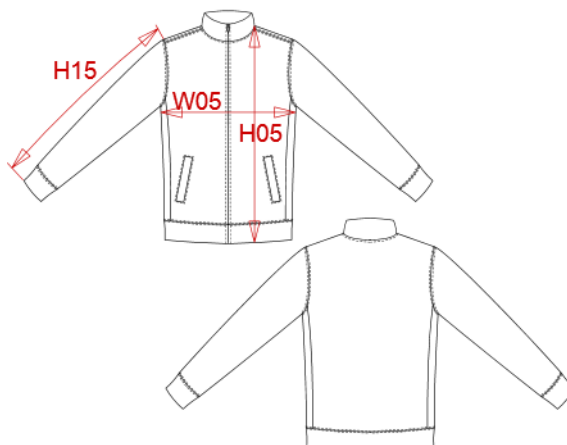

Low shrinkage / Silicon finish

**ARTICLE WEIGHT :**

690 gr/pc

| DESCRIPTION  |   |       |       |       |       |       |  | COLORS      |  | PANTONE SERIGRAPHIE   |  |
|--|---|-------|-------|-------|-------|-------|--|-------------|--|-----------------------|--|
| <b>Français :</b> Veste molleton zippée homme<br><b>English :</b> Men's full zip fleece jacket<br><b>Nederlands :</b><br><b>Deutsch :</b> FLEECE JACKE FÜR HERREN<br><b>Español :</b> CHAQUETA DE FELPA CON CREMALLERA<br><b>Italiano :</b> GIACCA UOMO IN PILE FULL ZIP<br><b>Português :</b> CASACO SWEATSHIRT |   |       |       |       |       |       |  | White       |  | White                 |  |
|  |   |       |       |       |       |       |  | Black       |  | Black                 |  |
|  |   |       |       |       |       |       |  | Navy        |  | 433C                  |  |
|  |   |       |       |       |       |       |  | Oxford grey |  | Based on Cool gray 7C |  |
| MEASUREMENT  |   |       |       |       |       |       |  |             |  |                       |  |
| Description  | S   | M     | L     | XL    | XXL   | 3XL   |  |             |  |                       |  |
| <b>H05 (M)</b> Hauteur totale / Total height   | 69,50   | 71,50 | 73,50 | 75,50 | 77,50 | 79,50 |  |             |  |                       |  |
| <b>W05 (M)</b> 1/2 largeur poitrine à 1.5cm de l'emmanchure / 1/2 chest width at 1.5cm below armhole   | 52  | 55    | 58    | 61    | 64    | 67    |  |             |  |                       |  |
| <b>H15B (M)</b> Longueur manche avec poignet / Sleeve length with cuff   | 65,25   | 67,25 | 69,25 | 71,25 | 73,25 | 75,25 |  |             |  |                       |  |
| CARE LABEL   |   |       |       |       |       |       |  |             |  |                       |  |
|  |   |       |       |       |       |       |  |             |  |                       |  |
| PACKING  |   |       |       |       |       |       |  |             |  |                       |  |
| Box  | 20 pcs / box<br>XS-M => L:58.1cm W:37.8cm H:42cm GW:14.10kg NW:12.65kg<br>L-4XL => L:58.1cm W:37.8cm H:54cm GW:16.00kg NW:14.55kg |       |       |       |       |       |  |             |  |                       |  |