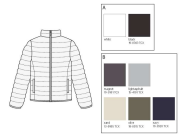

Style Measurement View for Client

ORDER	SEASON	CLIENT	BRAND
	SS25	n/a	New Morning Studios
STYLE CODE	STYLE NAME	GENDER	SUPPLIER
NM030	Ladies Light Puffer Jacket	Female	72503

Basic Measurement Chart Base Size

-	Measurements (values)	XS	S	M	L	XL	XXL	3XL	4XL	5XL	Tol. +/-	Comment
M	front length from HSP	58,0	60,0	62,0	64,0	66,0	68,0	70,0	72,0	74,0	1,0	
A	1/2 chest width	47,0	49,5	52,0	54,5	57,0	61,0	65,0	69,0	73,0	1,0	
D	1/2 hem width	45,0	47,5	50,0	52,5	55,0	59,0	63,0	67,0	71,0	1,0	
F	sleeve length from shoulder (set in)	62,0	62,5	63,0	63,5	64,0	64,5	65,0	65,5	66,0	1,0	