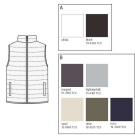

# Style Measurement View for Client

ORDER	SEASON	CLIENT	BRAND
	SS25	n/a	New Morning Studios
STYLE CODE	STYLE NAME	GENDER	SUPPLIER
NM033	Light Puffer Vest	Male	72503

Basic Measurement Chart   Base Size

-	Measurements (values)	XS	S	M	L	XL	XXL	3XL	4XL	5XL	Tol. +/-	Comment
M	front length from HSP	63,0	65,0	67,0	69,0	71,0	73,0	74,0	75,0	76,0	1,0	
A	1/2 chest width	48,0	51,0	54,0	57,0	60,0	63,0	67,5	72,0	76,5	1,0	
D	1/2 hem width	44,0	47,0	50,0	53,0	56,0	59,0	63,5	68,0	72,5	1,0	