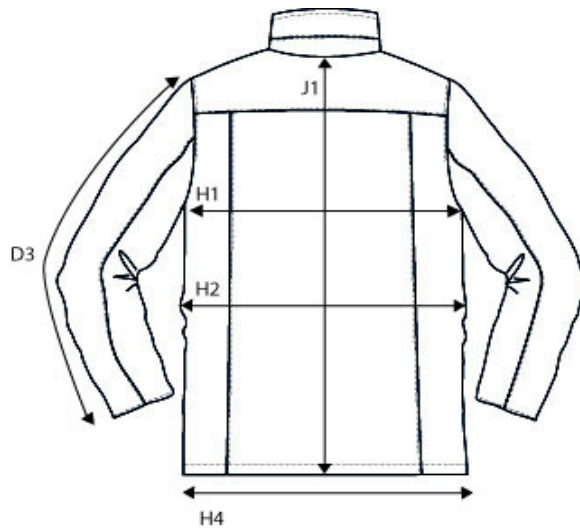

SIZE AND FIT: **BELLINGTON**

BELLINGTON MENS

Measurement (in cm)	Diagram	S	M	L	XL	XXL	3XL	4XL
Sleeve Length	D3	65,5	67,25	69	70,75	72,5	74,25	76
Chest Width	H1	55	58	61	64	67	70	73
Waist	H2	55	58	61	64	67	70	73
Bottom Width	H4	55	58	61	64	67	70	73
Full Length	J1	79	82	85	88	91	94	97

BELLINGTON LADIES

Measurement (in cm)	Diagram	XS	S	M	L	XL	XXL
Sleeve Length	D3	62	63	64	65	66	67
Chest Width	H1	50	53	56	59	62	65
Waist	H2	46	49	52	55	58	61
Bottom Width	H4	53	56	59	62	65	68
Full Length	J1	85	87	89	91	93	95