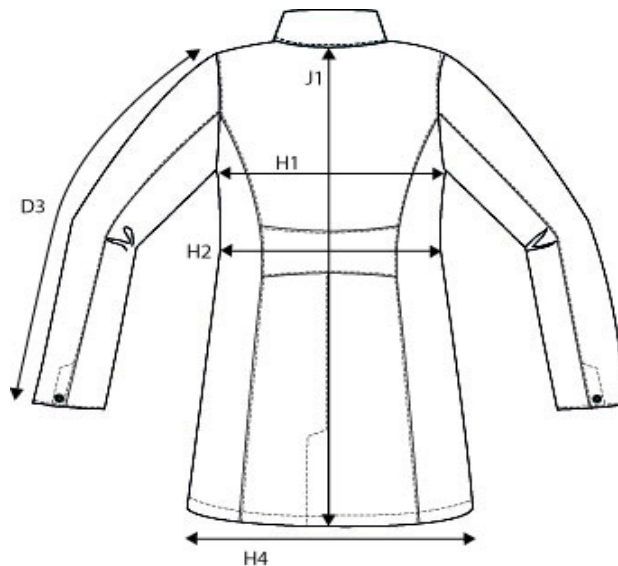

SIZE AND FIT: **BELLINGTON**

BELLINGTON MENS

Measurement (in cm)	Diagram	S	M	L	XL	XXL	3XL	4XL
Sleeve Length	D3	65,5	67,25	69	70,75	72,5	74,25	76
Chest Width	H1	55	58	61	64	67	70	73
Waist	H2	55	58	61	64	67	70	73
Bottom Width	H4	55	58	61	64	67	70	73
Full Length	J1	79	82	85	88	91	94	97

BELLINGTON LADIES

Measurement (in cm)	Diagram	XS	S	M	L	XL	XXL
Sleeve Length	D3	62	63	64	65	66	67
Chest Width	H1	50	53	56	59	62	65
Waist	H2	46	49	52	55	58	61
Bottom Width	H4	53	56	59	62	65	68
Full Length	J1	85	87	89	91	93	95