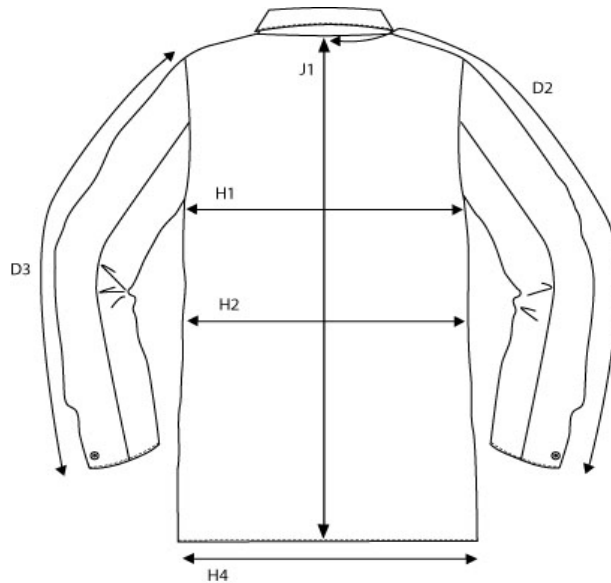

SIZE AND FIT: SEATTLE

**SEATTLE MENS**

Measurement (in cm)	Diagram	S	M	L	XL	XXL	3XL	4XL
Centre back to end of sleeve	D2							
Sleeve Length <i>from shoulderseam</i>	D3	64.75	66.5	68.25	70	71.75	73.5	75.25
1/2 Chest Width <i>at armhole</i>	H1	54	57	60	63	66	69	72
1/2 Waist	H2	53	56	59	62	65	68	71
1/2 Bottom Width	H4	53	56	59	62	65	68	71
Full Length <i>at centre back</i>	J1	80	83	86	89	92	95	98

**SEATTLE LADIES**

Measurement (in cm)	Diagram	XS	S	M	L	XL	XXL
Centre back to end of sleeve	D2						
Sleeve Length <i>from shoulderseam</i>	D3	63	64	65	66	67	68
1/2 Chest Width <i>at armhole</i>	H1	45	48	51	54	57	60
1/2 Waist	H2	42	45	48	51	54	57
1/2 Bottom Width	H4	54	57	60	63	66	69
Full Length <i>at centre back</i>	J1	81	83	85	87	89	91