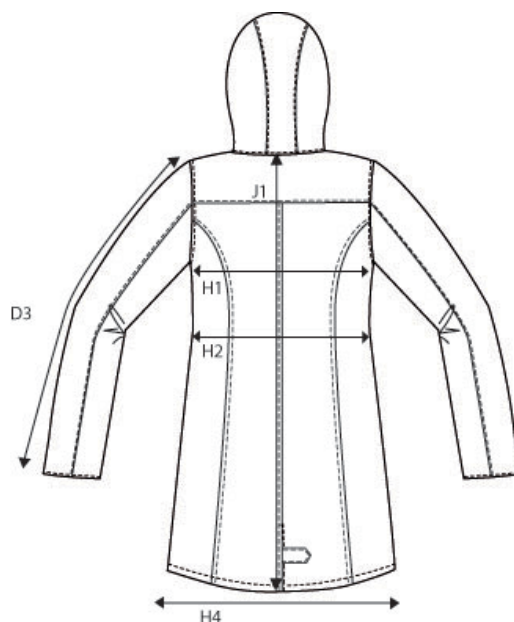

## SIZE AND FIT: MAPLETON

### MAPLETON Mens

Base size: M / Measurement (in cm)	Diagram	S	M	L	XL	XXL	3XL	4XL
SLEEVE LENGTH - from shoulderseam	D3	68	<b>69</b>	70	71	72	73	74
1/2 CHEST WIDTH at armhole	H1	56	<b>59</b>	62	65	68	71	74
1/2 WAIST	H2	54	<b>57</b>	60	63	66	69	72
1/2 BOTTOM WIDTH	H4	55	<b>58</b>	61	64	67	70	73
FULL LENGTH at centre back	J1	93	<b>96</b>	99	102	105	108	111

### MAPLETON Ladies

Base size: M / Measurement (in cm)	Diagram	XS	S	M	L	XL	XXL
SLEEVE LENGTH - from shoulderseam	D3	62,6	63,3	<b>64</b>	64,7	65,4	66,1
1/2 CHEST WIDTH at armhole	H1	53	55	<b>57</b>	59	61	63
1/2 WAIST	H2	47	49	<b>51</b>	53	55	57
1/2 BOTTOM WIDTH	H4	56	58	<b>60</b>	62	64	66
FULL LENGTH at centre back	J1	87	89	<b>91</b>	93	95	97