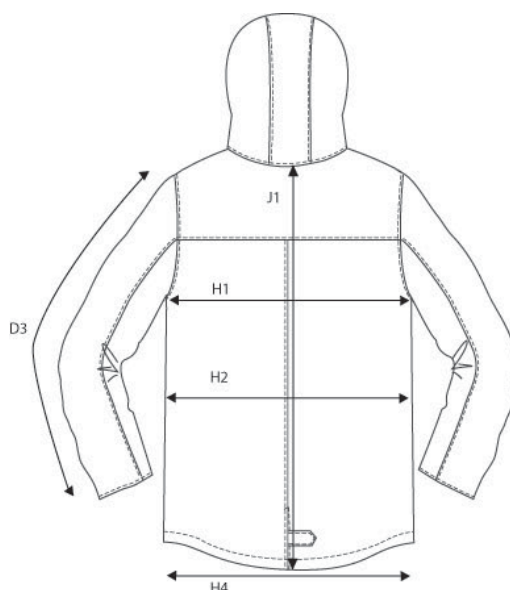

## SIZE AND FIT: MAPLETON

### MAPLETON Mens

Base size: M / Measurement (in cm)	Diagram	S	M	L	XL	XXL	3XL	4XL
SLEEVE LENGTH - from shoulderseam	D3	68	<b>69</b>	70	71	72	73	74
1/2 CHEST WIDTH at armhole	H1	56	<b>59</b>	62	65	68	71	74
1/2 WAIST	H2	54	<b>57</b>	60	63	66	69	72
1/2 BOTTOM WIDTH	H4	55	<b>58</b>	61	64	67	70	73
FULL LENGTH at centre back	J1	93	<b>96</b>	99	102	105	108	111

### MAPLETON Ladies

Base size: M / Measurement (in cm)	Diagram	XS	S	M	L	XL	XXL
SLEEVE LENGTH - from shoulderseam	D3	62,6	63,3	<b>64</b>	64,7	65,4	66,1
1/2 CHEST WIDTH at armhole	H1	53	55	<b>57</b>	59	61	63
1/2 WAIST	H2	47	49	<b>51</b>	53	55	57
1/2 BOTTOM WIDTH	H4	56	58	<b>60</b>	62	64	66
FULL LENGTH at centre back	J1	87	89	<b>91</b>	93	95	97