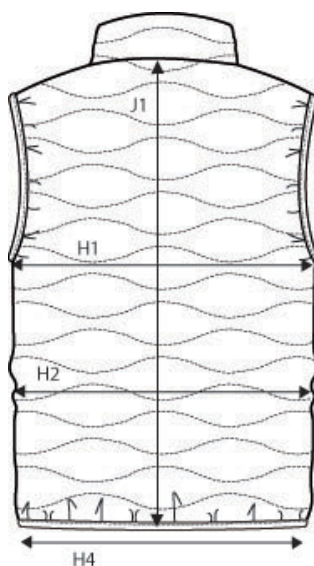

## SIZE AND FIT: VERMONT

### VERMONT Mens

Base size: M / Measurement (in cm)	Diagram	S	M	L	XL	XXL	3XL	4XL
1/2 CHEST WIDTH at armhole	H1	53	<b>56</b>	59	62	65	68	71
1/2 WAIST WIDTH	H2	51	<b>54</b>	57	60	63	66	69
1/2 BOTTOM WIDTH	H4	47	<b>50</b>	53	56	59	62	65
FULL LENGTH at centre back	J1	69	<b>71</b>	73	75	77	79	81

### VERMONT Ladies

Base size: M / Measurement (in cm)	Diagram	XS	S	M	L	XL	XXL
1/2 CHEST WIDTH at armhole	H1	44	47	<b>50</b>	53	56	59
1/2 WAIST	H2	38	41	<b>44</b>	47	50	53
1/2 BOTTOM WIDTH	H4	42	45	<b>48</b>	51	54	57
FULL LENGTH at centre back	J1	60	62	<b>64</b>	66	68	70
FULL LENGTH at centre back	J1	87	89	<b>91</b>	93	95	97