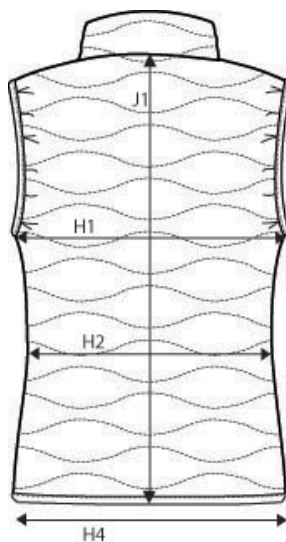

## SIZE AND FIT: VERMONT

### VERMONT Mens

Base size: M / Measurement (in cm)	Diagram	S	M	L	XL	XXL	3XL	4XL
1/2 CHEST WIDTH at armhole	H1	53	<b>56</b>	59	62	65	68	71
1/2 WAIST WIDTH	H2	51	<b>54</b>	57	60	63	66	69
1/2 BOTTOM WIDTH	H4	47	<b>50</b>	53	56	59	62	65
FULL LENGTH at centre back	J1	69	<b>71</b>	73	75	77	79	81

### VERMONT Ladies

Base size: M / Measurement (in cm)	Diagram	XS	S	M	L	XL	XXL
1/2 CHEST WIDTH at armhole	H1	44	47	<b>50</b>	53	56	59
1/2 WAIST	H2	38	41	<b>44</b>	47	50	53
1/2 BOTTOM WIDTH	H4	42	45	<b>48</b>	51	54	57
FULL LENGTH at centre back	J1	60	62	<b>64</b>	66	68	70
FULL LENGTH at centre back	J1	87	89	<b>91</b>	93	95	97