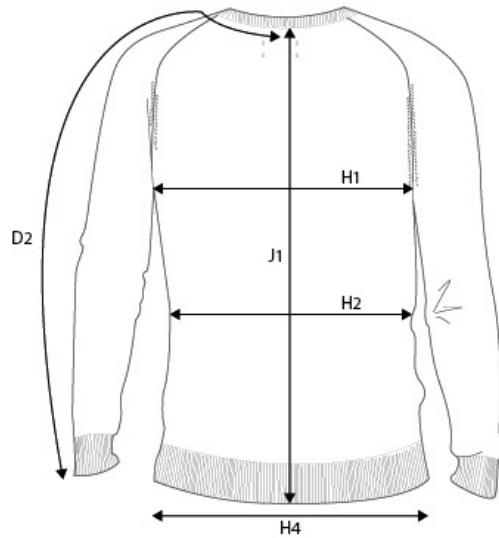

PRODUCT MEASUREMENT  
SIZE AND FIT: BRIGHTON

**BRIGHTON Mens**

Base size: <b>M</b> / Measurement (in cm)	Diagram	S	M	L	XL	XXL	3XL	4XL
CENTRE BACK TO END OF SLEEVE	D2	85	<b>87</b>	89	91	93	95	97
CHEST WIDTH at armhole	H1	48	<b>51</b>	54	57	60	63	66
WAIST	H2	46	<b>49</b>	52	55	58	61	64
BOTTOM WIDTH - RIB BOTTOM EDGE	H4	36	<b>39</b>	42	45	48	51	54
FULL LENGTH at centre back	J1	67	<b>69</b>	71	73	75	77	79

**BRIGHTON Ladies**

Base size: <b>M</b> / Measurement (in cm)	Diagram	XS	S	M	L	XL	XXL	3XL
SHOULDER TO SHOULDER	D1	34	35	<b>36</b>	37	38	39	40
SLEEVE LENGTH	D3	61,5	62,5	<b>63,5</b>	64,5	65,5	66,5	67,5
CHEST WIDTH at armhole	H1	42	45	<b>48</b>	51	54	57	61
WAIST	H2	39	42	<b>45</b>	48	51	55	59
BOTTOM WIDTH	H4	42	45	<b>48</b>	51	54	57	61
FULL LENGTH at centre back	J1	58	60	<b>62</b>	64	66	68	70