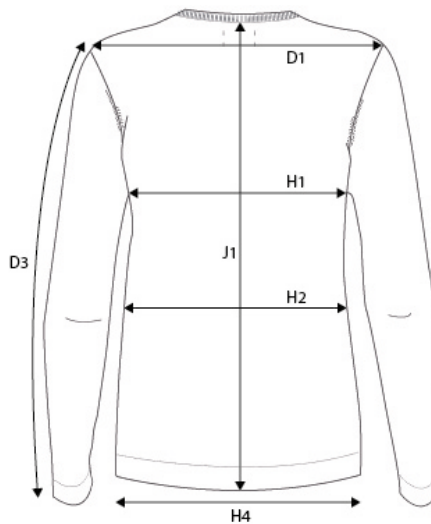

PRODUCT MEASUREMENT  
SIZE AND FIT: BRIGHTON

**BRIGHTON Mens**

Base size: <b>M</b> / Measurement (in cm)	Diagram	S	M	L	XL	XXL	3XL	4XL
CENTRE BACK TO END OF SLEEVE	D2	85	<b>87</b>	89	91	93	95	97
CHEST WIDTH at armhole	H1	48	<b>51</b>	54	57	60	63	66
WAIST	H2	46	<b>49</b>	52	55	58	61	64
BOTTOM WIDTH - RIB BOTTOM EDGE	H4	36	<b>39</b>	42	45	48	51	54
FULL LENGTH at centre back	J1	67	<b>69</b>	71	73	75	77	79

**BRIGHTON Ladies**

Base size: <b>M</b> / Measurement (in cm)	Diagram	XS	S	M	L	XL	XXL	3XL
SHOULDER TO SHOULDER	D1	34	35	<b>36</b>	37	38	39	40
SLEEVE LENGTH	D3	61,5	62,5	<b>63,5</b>	64,5	65,5	66,5	67,5
CHEST WIDTH at armhole	H1	42	45	<b>48</b>	51	54	57	61
WAIST	H2	39	42	<b>45</b>	48	51	55	59
BOTTOM WIDTH	H4	42	45	<b>48</b>	51	54	57	61
FULL LENGTH at centre back	J1	58	60	<b>62</b>	64	66	68	70