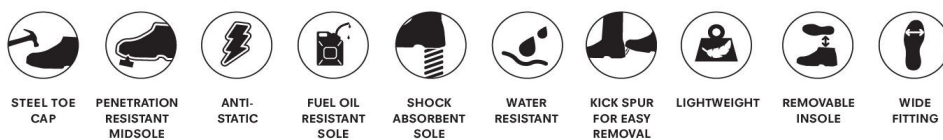

Washing instructions : Warm soapy water with a soft brush or cloth. Dry naturally away from a heat source. Can stuff paper inside to help keep shape