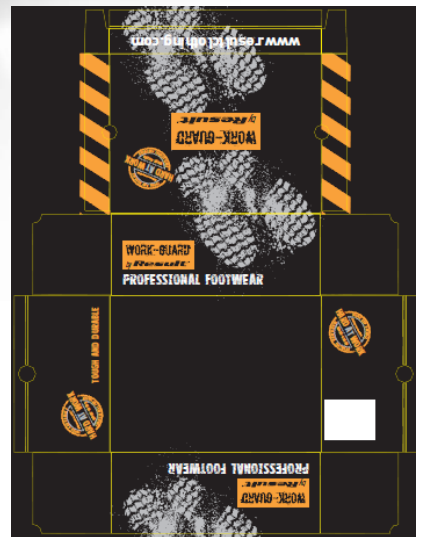

**R459X**

**STIRLING SAFETY BOOT**

*Lightweight unisex version of the classic safety boot provides agile form fitting comfort with air cushion heel for safe movement in the workplace*

**Origin:** China

**Commodity Code:** 6403400000

**Toe cap:** Composite  
**Upper :** Nubuck Leather  
**Midsole:** Composite  
**Sole :** Double density PU

**Tech:**  
 CE EN 20345:2011 S3 SRC  
 Anti-static  
 Water resistant

**Features:**

- Composite midsole for underfoot protection
- Padded ankle support (PU Leather outer)
- Energy absorption heel
- SRC slip resistance
- Composite toecap
- Mesh lined
- Oil resistant
- Heel loop

**USP:**

- Lightweight
- Injection shoe moulds for this style are same for men and women; size range therefore starts with women's and runs through into men's

**Sizes**

UK	<b>3</b>	<b>4</b>	<b>5</b>	<b>6</b>	<b>6½</b>	<b>7</b>	<b>8</b>	<b>9</b>	<b>10</b>	<b>11</b>	<b>12</b>
EU	36	37	38	39	40	41	42	43	44	45	46

**Colour:**  
 BLACK/GREY/ORANGE (BLK/424/021)

**Care Instructions:** As per booklet

**Carton Qty:** 8

**Pack Qty:** 4

**SKU:** 11

**WORK-GUARD**  
by **Result**®

**WORK-GUARD**  
by **Result**®

**R459X**  
**STIRLING SAFETY BOOT**