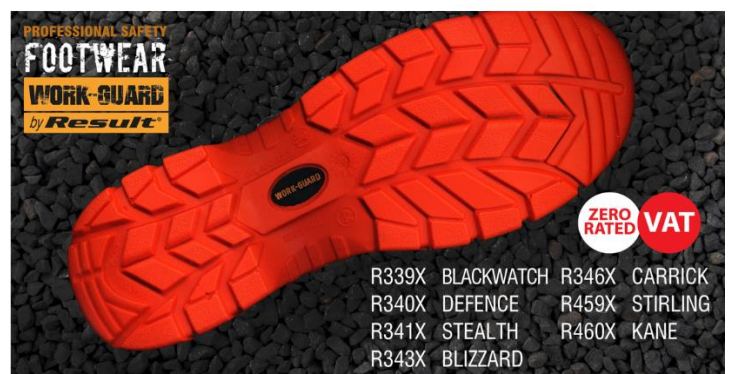

ZERO RATED VAT

- R339X BLACKWATCH   R346X CARRICK
- R340X DEFENCE   R459X STIRLING
- R341X STEALTH   R460X KANE
- R343X BLIZZARD