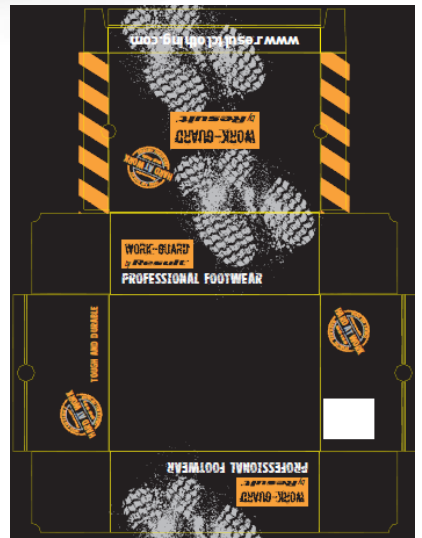

**R460X**

**KANE SAFETY DEALER BOOT**

Lightweight unisex version of the classic safety boot provides agile form fitting comfort with air cushion heel for safe movement in the workplace

**Origin:** China

**Commodity Code:** 6403400000

**Toe cap:** Steel  
**Upper :** Leather with elastic side panel  
**Midsole:** Steel  
**Sole :** Double density PU with air cushion

**Tech:**  
 CE EN 20345:2011 S3 SRC  
 Anti-static  
 Water resistant

**USP:**

- Lightweight
- Injection shoe moulds for this style are same for men and women; size range therefore starts with women's and runs through in to men's

**Sizes**

UK  
 EU

<b>3</b>	<b>4</b>	<b>5</b>	<b>6</b>	<b>6½</b>	<b>7</b>	<b>8</b>	<b>9</b>	<b>10</b>	<b>11</b>	<b>12</b>
36	37	38	39	40	41	42	43	44	45	46

**Colour:** BLACK (BLK)

**Care Instructions:** As per booklet

**Carton Qty:** 8

**Pack Qty:** 4

**SKU:** 11

**R459X  
KANE SAFETY DEALER BOOT**

CE EN 20345:2011 S3 SRC

71021