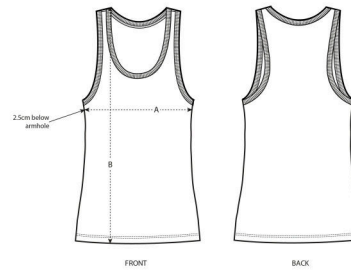

WOMEN / TANK TOPS
STELLA DREAMER

STTW013

The iconic women's tank top

Single Jersey
100% Organic ring-spun Combed Cotton
120 GSM

- Sleeveless
- 1x1 rib binding at neck collar and armhole with narrow double topstitch
- Inside back neck tape in self fabric
- Bottom hem with narrow double topstitch

FITTED

XS S M L XL XXL*

Size guide

SIZES		XS	S	M	L	XL	XXL
A	Half Chest	37.5	40	43	46	49	52
B	Body Length	63	65	67	69	70	70

Combo options

Printing Specifications

Fits all kind of printing techniques. For more information, please visit our website.