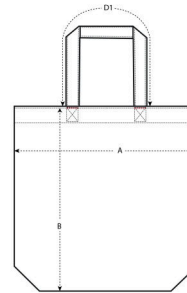

**UNISEX / BAGS**  
**TOTE BAG**

 50 per box

STAU760

**Woven tote bag**

Canvas  
80% Recycled Cotton, 20% Polyester  
300 GSM

- Top edge double folded for strength and clean finish
- Long handles with reinforced cross stitch
- Shaping seam at bottom to create volume

OS

Size guide

SIZES		OS
A	Width	37
B	Length	43
D1	Strap Length	65

Printing Specifications

Fits all kind of printing techniques. For more information, please visit our website.

WHITES

NATURAL

COLORS