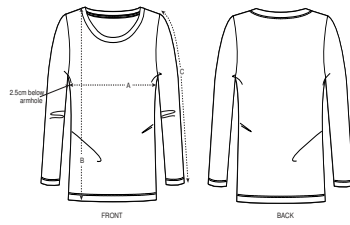

WOMEN T-SHIRTS  
**SXI54 - STELLA SINGER**

**The iconic women's long sleeve t-shirt**

Medium Fit

- Set-in sleeve
- Self fabric at neck collar
- Inside back neck tape in self fabric
- Sleeve hem and bottom hem with narrow double topstitch

Combo options

WHITES

COLORS

ESSENTIAL HEATHERS

Shell : Single Jersey , 100% Organic ring-spun combed cotton , Fabric washed , 120 GSM

Printing Specifications

For suitable print techniques, please download our printing guide

Certifications & memberships

Wash Instructions

Wash similar colours together, do not iron on print, wash and iron inside out.

SIZES		XS	S	M	L	XL
A	Half Chest	42	44.5	47.5	50.5	53.5
B	Body Length	62	64	66	68	69
C	Sleeve Length	60.5	61.5	62.5	63.5	64