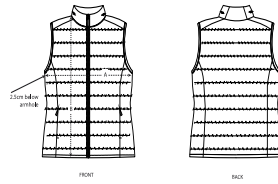

Combo options

Stanley Climber

Shell : Plain Weave , 100% Recycled polyester , Fluorine-free DWR , 75 GSM
 Padding : 100% Recycled polyester , 175 GSM
 Lining : Plain Weave , 100% Recycled polyester , Fluorine-free DWR , 75 GSM

Printing Specifications

For suitable print techniques, please download our printing guide

Certifications & memberships

Wash Instructions

Wash similar colours together, no ironing, wash inside out. Close all zips before washing. Tumble dry low temperature, use tennis ball for tumble dry.

SIZES		XS	S	M	L	XL	XXL
A	Half Chest	47	50	53	56	59	62
B	Body Length	58	60	62	64	66	68