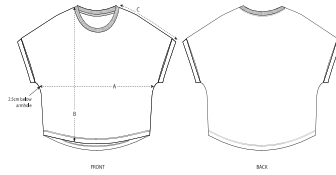

WOMEN T-SHIRTS

**SXI98 - STELLA COLLIDER**

**The women's rolled sleeve t-shirt**

Oversized

- Dolman sleeve
- 1x1 rib at neck collar
- Inside back neck tape in self fabric
- Sleeve cuff folded with bartacks
- Round bottom hem with wide double needle topstitch (back length longer than front length)

Shell : Single Jersey , 100% Organic ring-spun combed cotton , Fabric washed , 155 GSM

WHITES

COLORS

ESSENTIAL

HEATHERS

SPECIAL

HEATHERS

Printing Specifications

For suitable print techniques, please download our printing guide

Certifications & memberships

Wash Instructions

Wash similar colours together, no ironing on print, wash and iron inside out.

SIZES		XS	S	M	L	XL	XXL
A	Half Chest	58	60.5	63.5	66.5	69.5	72.5
B	Body Length	58.5	60.5	62.5	64.5	65.5	65.5
C	Sleeve Length	32.5	33	33.5	34	34.5	35