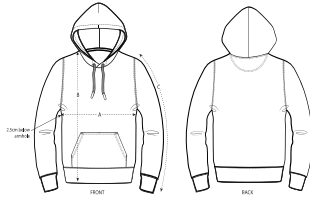

WHITES

COLORS

ESSENTIAL HEATHERS

UNISEX HOODIE SWEATSHIRTS
STSU011 - ARCHER

The unisex medium fit hoodie sweatshirt

Medium Fit

- Set-in sleeve
- Double layered hood in self fabric
- Round drawcords in matching body colour with closed metal tipping
- Metal eyelets
- Inside herringbone back neck tape
- Self fabric half moon at back neck
- 1x1 rib at sleeve hem and bottom hem
- Armhole, sleeve hem and bottom hem with twin needle topstitch
- Kangaroo pocket at front

Combo options

Shell : French Terry , 85% Cotton - Organic Ring Spun Combed , 15% Polyester - Recycled , Fabric washed , Light sueded , 300 GSM

Printing Specifications

For suitable print techniques, please download our printing guide

Certifications & memberships

Wash Instructions

Wash similar colours together, no ironing on print, wash and iron inside out.

SIZES		XXS	XS	S	M	L	XL	XXL	3XL
A	Half Chest	46	49	52	55	58	61	64	67
B	Body Length	60.5	62.5	68	72	74	76	78	80
C	Sleeve Length	57	59	62.5	65	68.5	69	69.5	70

PACKING

SIZES		XXS	XS	S	M	L	XL	XXL	3XL
	PCS/BAG	5	5	5	5	5	5	5	5
	PCS/BOX	10	20	20	20	20	20	20	10