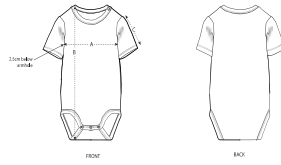

NEW STYLE

WHITES

COLORS

BABY BODIES
STUBIO3 - BABY BODY

The babies' body short sleeves

Fitted

- Set-in sleeve
- 1x1 rib binding at neck collar and leg opening
- Snap placket at shoulder
- Snap closure at bottom

Combo options

Shell : Interlock , 100% Cotton - Organic Ring Spun Combed , Panel washed , 210 GSM

Printing Specifications

For suitable print techniques, please download our printing guide

Certifications & memberships

Wash Instructions

Wash similar colours together, no ironing on print, wash and iron inside out.

SIZES	9-12 M/74-80CM	6-9 M/68-74CM	3-6 M/62-68CM	0-3 M/56-62CM	12-18 M/80-86CM	18-24 M/86-92CM
A Half Chest	22	21	20	19	23	24.5
B Body Length	43	41	38	35	45	48
C Sleeve Length	7.5	7	6.5	6	8	8.5

PACKING

SIZES	9-12 M/74-80CM	6-9 M/68-74CM	3-6 M/62-68CM	0-3 M/56-62CM	12-18 M/80-86CM	18-24 M/86-92CM
PCS/BAG	5	5	5	5	5	5
PCS/BOX	100	100	100	100	100	100