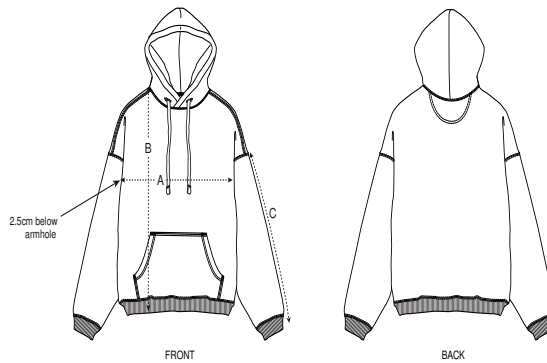

Whites

Colors

Essential Heathers

Size Guide

Sizes		XXS	XS	S	M	L	XL	XXL	3XL
A	Half Chest	59.5	61.5	63.5	67.5	70.5	73.5	77.5	81.5
B	Body Length	62	65	69	73	75	77	79	81
C	Sleeve Length	51	53	57	59	61	61.5	62	62

Packing

Sizes		XXS	XS	S	M	L	XL	XXL	3XL
	Pieces/bag	1	1	1	1	1	1	1	1
	Pieces/box	10	20	20	20	20	20	20	10