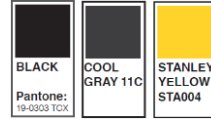

ARLEE GILET

STYLE	STW40030-001				
COLOUR	BLACK				
SIZE	S	M	L	XL	XXL

DESCRIPTION

- * Vertical zipped chest pocket.
- * Printed neck logo.
- * Side seam flag logo.

COMPOSITION

100% Polyester

FEATURES

WASH INSTRUCTIONS

WASH DARK COLOURS SEPARATELY

Box/Carton packaging information

	S	M	L	XL	XXL
EAN code	5055160065838	5055160065845	5055160065852	5055160065869	5055160065876
Commodity code	6211439000				
Country of Origin	China				
weight of garment kg	0.3	0.3	0.3	0.3	0.3
width W/length L/depth D of poly bag in cm	43*37.5	43*37.5	43*37.5	43*37.5	43*37.5
weight of garment and poly bag in kg	0.3	0.3	0.3	0.3	0.3
box quantity	10	10	10	10	10
width W/length L/depth D of box in cm	50*36*24	50*36*24	50*36*24	50*36*24	50*36*24
box weight in kg	3	3	3	3	3
box weight including bags in kg	3	3	3	3	3
box qty	10	10	10	10	10