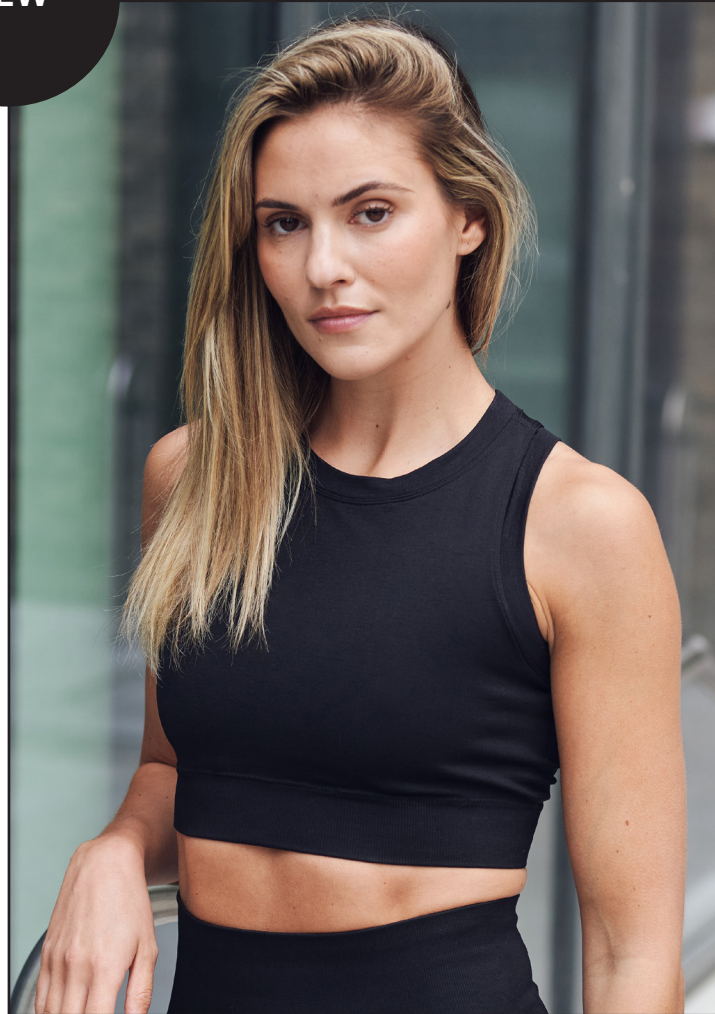

TOMBO

TL332

Ladies' Cropped Tank

NEW

Fabric: 92% Nylon/ 8% Elastane
Interlock
(Seamless)
330GSM

Sizes: XS/S, M/L, XL/2XL

Carton: 36

Country of Origin: China

Commodity Code: 6104630000

**LABEL
FREE**

- Seamless Cropped Crew Neck Tank
- Single Layer Front Panel
- Self Fabric Binding around Neck and Armholes
- 1X1 Knitted rib at hem
- Twin needle stitching around neck and armholes

Black