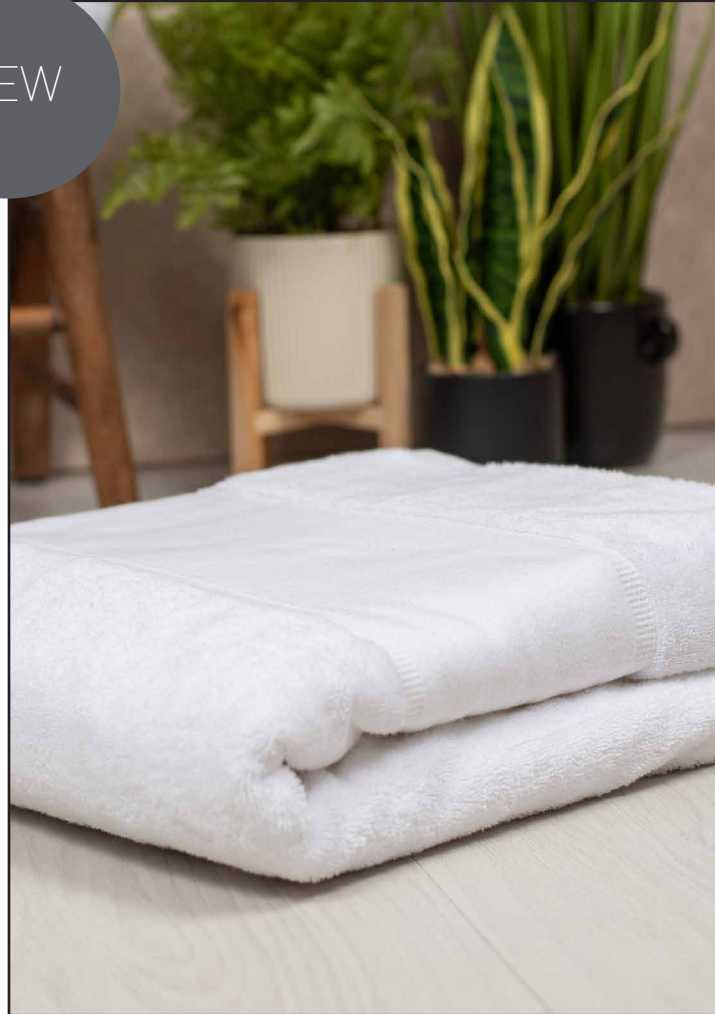

TOWEL
CITY

TC506

Organic Bath Sheet With Printable Border

NEW

Fabric: 100% Organic Cotton
Terry Towelling

Weight: 600gsm
Sizes: One Size 100x150cm
Carton: 12 (Packs of 1)

Country of Origin: India
Commodity Code: 63026000

- Certified Organic Cotton
- Hanging loop
- Printable border space for decoration 14cm x 100cm
- Dobby design either side of border
- Luxury heavyweight terry fabric with soft deep pile
- Excellent absorbency

White