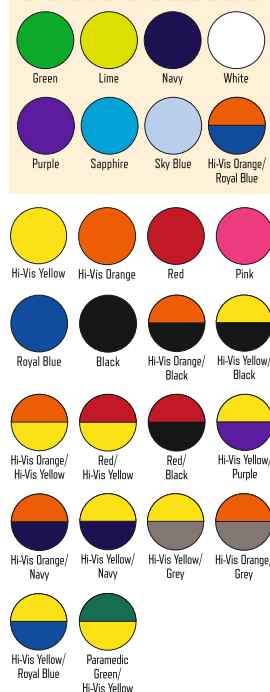

HVW801 MULTI-FUNCTIONAL EXECUTIVE WAISTCOAT

HVW801 Multi-functional Executive Waistcoat

Sizes: S-3XL (4XL & 5XL available in Hi Vis Yellow, Orange & Black only)

Carton Qty: 100

Fabric: 100% Polyester

Weight: 120gsm

Features: Hi-Vis Hi Vis Yellow, Orange & Hi Vis Hi Vis Yellow/Orange conform to EN ISO20471:2013 Class 2; Paramedic Green/Hi Vis Yellow, Red/Hi Vis Yellow, Hi Vis Yellow/Royal Blue, Orange/Royal Blue, Hi Vis Yellow/Black, Orange/Black, Hi Vis Yellow/Navy, Orange/Navy, Hi Vis Yellow/Grey, Orange/Grey & Hi Vis Yellow/Purple conform to EN ISO20471:2013 Class 1; All other colours provide enhanced visibility in all kinds of environments; 5cm wide reflective tapes around the body and one over each shoulder; Mobile phone/walkie-talkie pocket to front left chest; Full length front zipper fastening; Two bottom pockets with flaps and accessible from both the top and the side; Pen pockets & key holder; ID pocket on right hand chest; Large area on reverse for decoration;

8 NEW COLOURS

Size	S	M	L	XL	2XL	3XL	4XL	5XL
To Fit (Ins)	36-38	40-42	44-46	48-50	52-54	54-56	56-58	58-60
To Fit (cms)	91-96	101-106	111-116	120-126	132-136	136-142	142-148	148-152

NEW PRODUCTS

HVW801 MULTI- FUNCTIONAL EXECUTIVE WAISTCOAT 8 NEW COLOURS

*Green, Lime,
Navy,
Orange/Royal
Blue, Purple,
Sapphire, Sky
Blue & White*